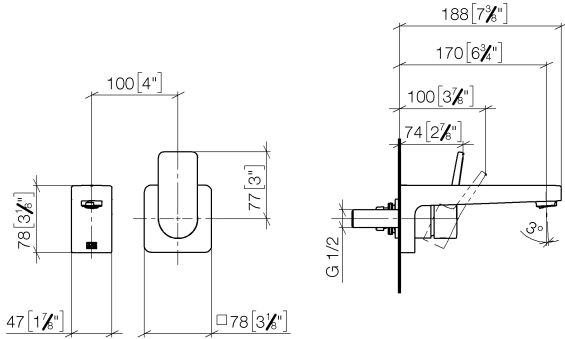

DORNBACHT YARRE Wall-mounted single-lever basin mixer without pop-up waste - Chrome

36 860 832

- 170mm projection
- fixed spout
- circular, air-enriched flow
- hole diameter spout 37 mm
- hole diameter single-lever mixer 57 mm
- rosette for mixer 78 x 78mm
- max. flow 6.8 l/min
- lead-free
- rosette for spout Ø 60mm
- rosette for mixer Ø 78mm

Chrome

36 860 832-00

Soft Black

36 860 832-69

Required miscellaneous

EDITION PRO Concealed wall-mounted single-lever mixer mixer on right - 35 870 970 90

DORNBRACHT YARRE Wall-mounted single-lever basin mixer without pop-up waste - Chrome

36 860 832
mm [inches]

Flow rate chart

Certificates

AbP_10168.

ACS_23 ACC NY
460.

DORNBRACHT YARRE Wall-mounted single-lever basin mixer without pop-up waste - Chrome

36 860 832

Spare parts list

No.	Item Number	Name	Quantity used	Delivery time
1	09 24 03 080 90	extension	1	2
2	90 24 03 316 00 90	nipple	1	-
Spare part can no longer be ordered, please order the replacement item				
3	90 11 06 224 00-00	spout	1	-
Spare part can no longer be ordered, please order the replacement item				
4	90 27 83 027 00-00	rosette	1	-
Spare part can no longer be ordered, please order the replacement item				
5	90 15 05 071 00 90	cartridge	1	-
Spare part can no longer be ordered, please order the replacement item				
6	90 11 02 393 00-00	cover	1	-
Spare part can no longer be ordered, please order the replacement item				
7	90 20 83 072 00-00	handle	1	-
Spare part can no longer be ordered, please order the replacement item				
8	90 30 09 064 00 90	key	1	2