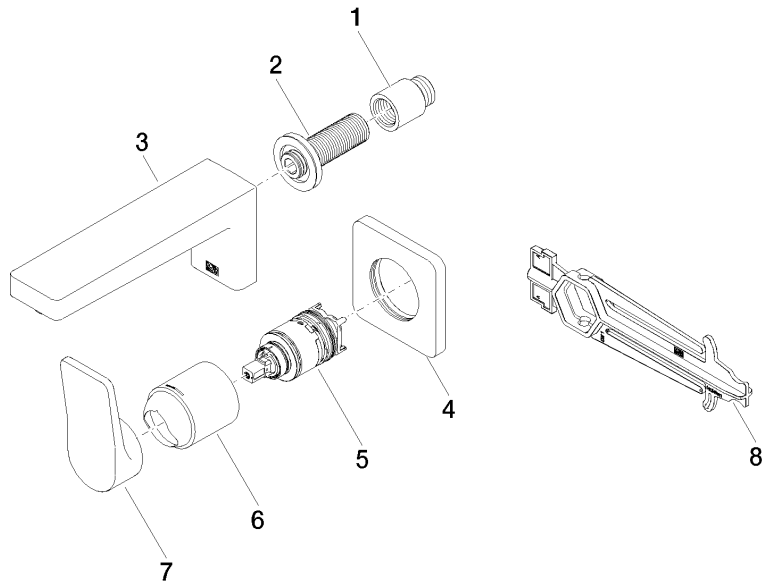

DORNBACHT YARRE Wall-mounted single-lever basin mixer without pop-up waste - Chrome

36 860 832

- 170mm projection
- fixed spout
- circular, air-enriched flow
- hole diameter spout 37 mm
- hole diameter single-lever mixer 57 mm
- rosette for mixer 78 x 78mm
- max. flow 6.8 l/min
- lead-free
- rosette for spout Ø 60mm
- rosette for mixer Ø 78mm

36 860 832
mm [inches]

Flow rate chart

Certificates

AbP_10168.

ACS_23 ACC NY
460.

DORNBRACHT YARRE Wall-mounted single-lever basin mixer without pop-up waste - Chrome

36 860 832

Spare parts list

No.	Item Number	Name	Quantity used	Delivery time
1	09 24 03 080 90	extension	1	2
2	90 24 03 316 00 90	nipple	1	-
Spare part can no longer be ordered, please order the replacement item				
3	90 11 06 224 00-00	spout	1	-
Spare part can no longer be ordered, please order the replacement item				
4	90 27 83 027 00-00	rosette	1	-
Spare part can no longer be ordered, please order the replacement item				
5	90 15 05 071 00 90	cartridge	1	-
Spare part can no longer be ordered, please order the replacement item				
6	90 11 02 393 00-00	cover	1	-
Spare part can no longer be ordered, please order the replacement item				
7	90 20 83 072 00-00	handle	1	-
Spare part can no longer be ordered, please order the replacement item				
8	90 30 09 064 00 90	key	1	2